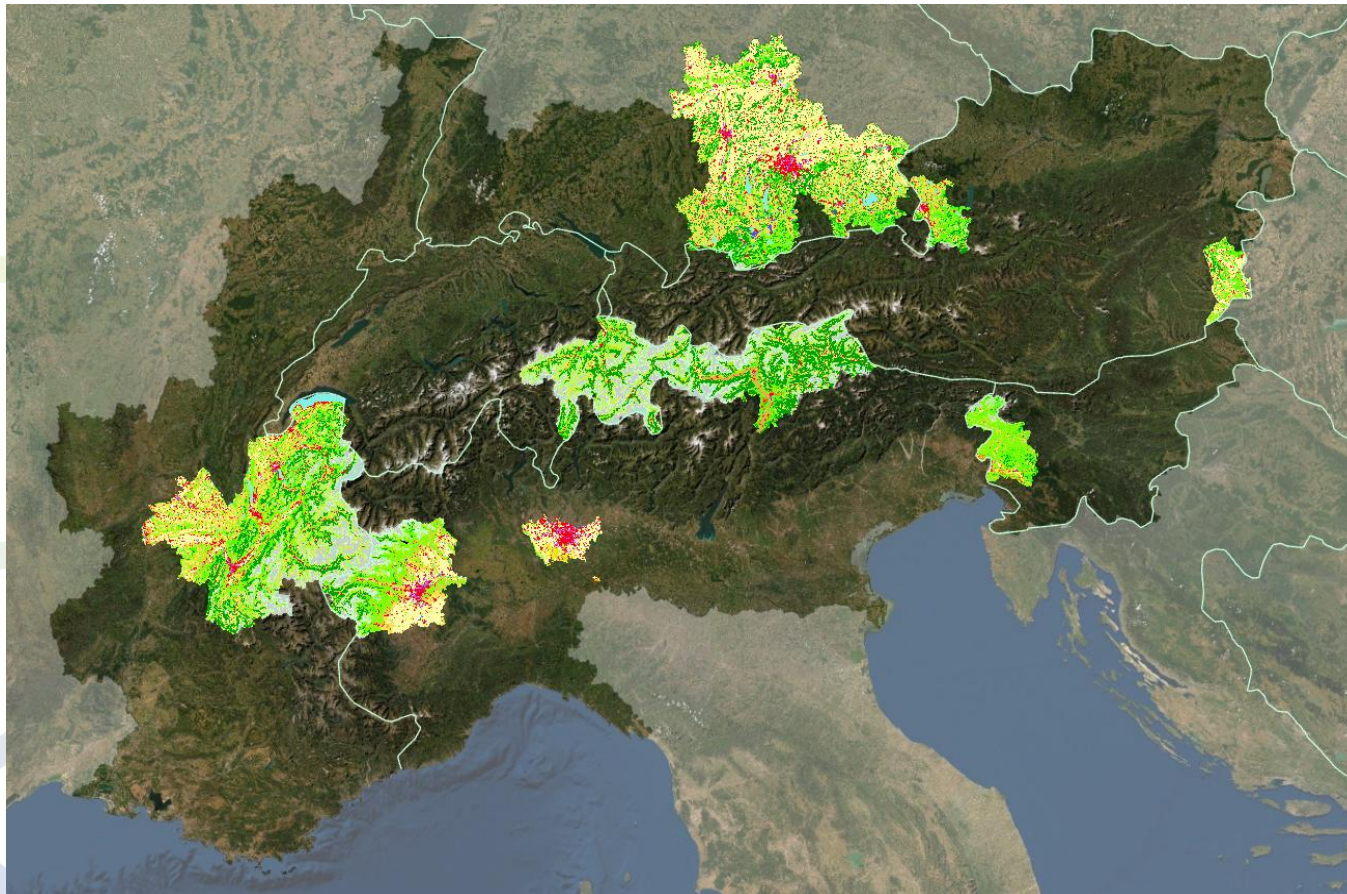

Daniele Zucchelli - LUIGI Project Manager
Metropolitan city of Milan

**Città
metropolitana
di Milano**

LUIGI Partnership

3 PARTNERS ARE METROPOLITAN CITIES

The Alpine Space & LUIGI pilot regions

The LUIGI project has identified **10 pilot regions**.

Within those 10 regions, **19 case studies** were implemented.

The Alps present a **great variety of landscapes!**

METRO-MOUNTAIN

from an issue to an OPPORTUNITY!

**New frontiers
and economic
opportunities:
Work and study
in nature and
not just leisure
time!**